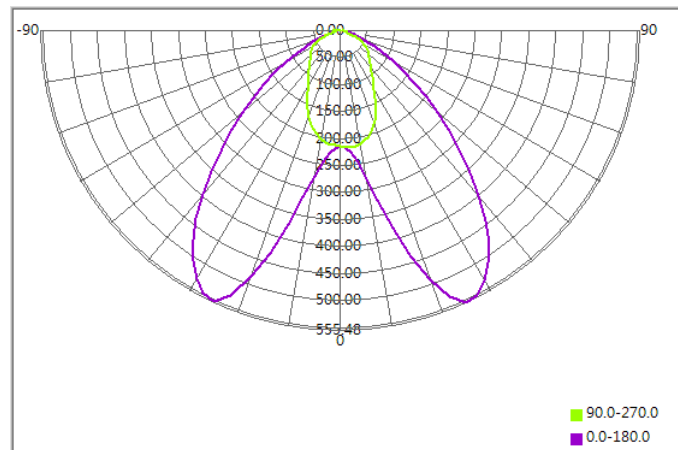

- C. Identity Code
- D. Lens / Fixture Size
Ex: 075026=Φ75mm / Thickness=26mm (round up)
- E. Serial Numbers

The lens datasheet is applicable for **Citizen LED**, that manufactured by Chun Kuang Optics Corp.

✓ Dimensions (mm) : **Φ75x25.4**

▽:Critical Dimension

Optical Characteristics

Part Number	CKO-CB19-075026-2030		"H" definition 
LED	CLU 038		
LES / LED Size	Φ 14.5 mm		
FWHM (D50)	67°x94°		
H (distance)	3.65mm		
Dimension	Φ =75 mm, Thickness=25.4 mm		
Luminous Flux	2526 lm	Measured @ 24.7 W	
Material	PC / UL94V2		

cd/klm

Illuminance At Distances