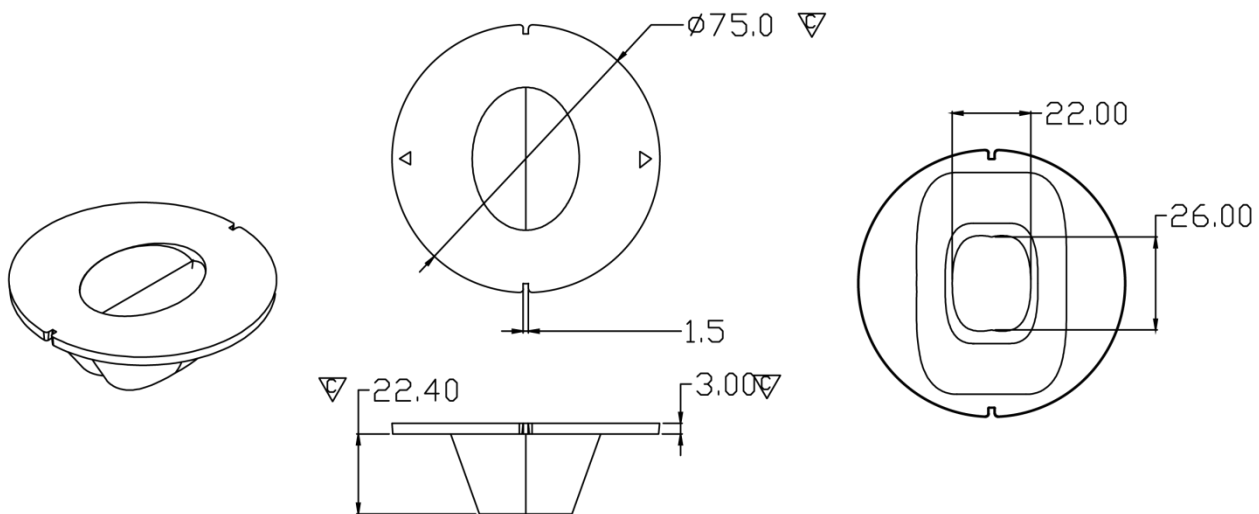

Product Part Number

CKO - CB19 - 075026 - 2030

✓ Model Number Definitions

CKO-XXXX-XXXXXX-XXXX

- A. Chun Kuang Optics Corp. Product
- B. Product Type: product abbreviation
Ex:
MX→Multi 33 in 1
SW→Single Wall Washer
CW→Wall Washer for CoB LED
HC→Holder for CoB LED

- C. Identity Code
- D. Lens / Fixture Size
Ex: 075026=Φ75mm / Thickness=26mm (round up)
- E. Serial Numbers

The lens datasheet is applicable for **Citizen LED**, that manufactured by Chun Kuang Optics Corp.

✓ Dimensions (mm) : **Φ75x25.4**

▽:Critical Dimension

Optical Characteristics

Part Number	CKO-CB19-075026-2030		"H" definition 
LED	CLU 038		
LES / LED Size	Φ 14.5 mm		
FWHM (D50)	67°x94°		
H (distance)	3.65mm		
Dimension	Φ =75 mm, Thickness=25.4 mm		
Luminous Flux	2526 lm	Measured @ 24.7 W	
Material	PC / UL94V2		