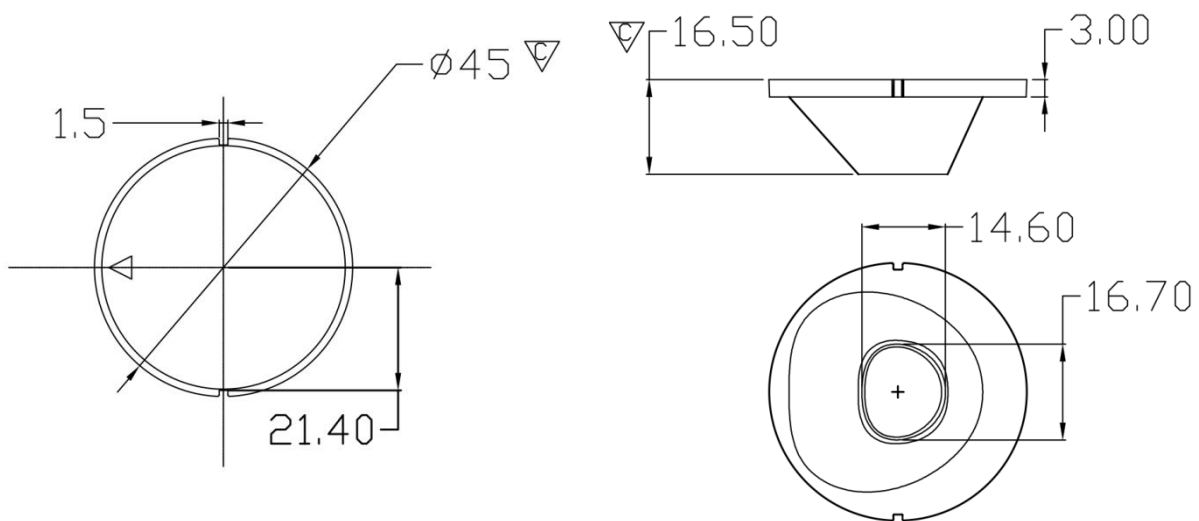

Product Part Number

CKO - CW 18 - 045017 - 0521

✓ Model Number Definitions

CKO-XXXX-XXXXXX-XXXX

- A. Chun Kuang Optics Corp. Product
- B. Product Type: product abbreviation
Ex:
MX→Multi 33 in 1
SW→Single Wall Washer
CW→Wall Washer for CoB LED
HC→Holder for CoB LED

- C. Identity Code
- D. Lens / Fixture Size
Ex: 075026=Φ75mm / Thickness=26mm (round up)
- E. Serial Numbers

The lens datasheet is applicable for **TRIDONIC LED**, that manufactured by Chun Kuang Optics Corp.

✓ Dimensions (mm) : Φ45x16.6

▽:Critical Dimension

Optical Characteristics

Part Number	CKO-CW18-045017-0521		<p>"H" definition</p> <p>LES CoB</p>
LED	SLE G7 09mm 1200lm 940 R ADV		
LES / LED Size	Φ 9 mm		
FWHM (D50)	36°x63°		
H (distance)	2.5mm		
Dimension	Φ =45 mm, Thickness=16.6 mm		
Luminous Flux	1450 lm	Measured @ 12.3 W	
Material	PC / UL94V2		