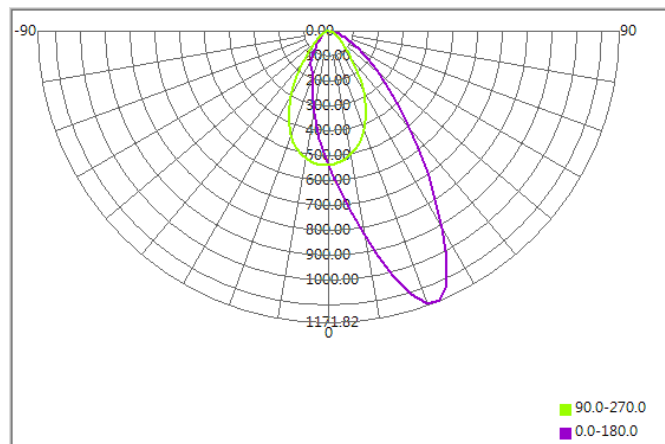

- C. Identity Code
- D. Lens / Fixture Size
Ex: 075026=Φ75mm / Thickness=26mm (round up)
- E. Serial Numbers

The lens datasheet is applicable for **TRIDONIC LED**, that manufactured by Chun Kuang Optics Corp.

✓ Dimensions (mm) : Φ45x16.6

▽:Critical Dimension

Optical Characteristics

Part Number	CKO-CW18-045017-0521		<p>"H" definition</p> <p>LES CoB</p>
LED	SLE G7 09mm 1200lm 940 R ADV		
LES / LED Size	Φ 9 mm		
FWHM (D50)	36°x63°		
H (distance)	2.5mm		
Dimension	Φ =45 mm, Thickness=16.6 mm		
Luminous Flux	1450 lm	Measured @ 12.3 W	
Material	PC / UL94V2		

cd/klm

Illuminance At Distances