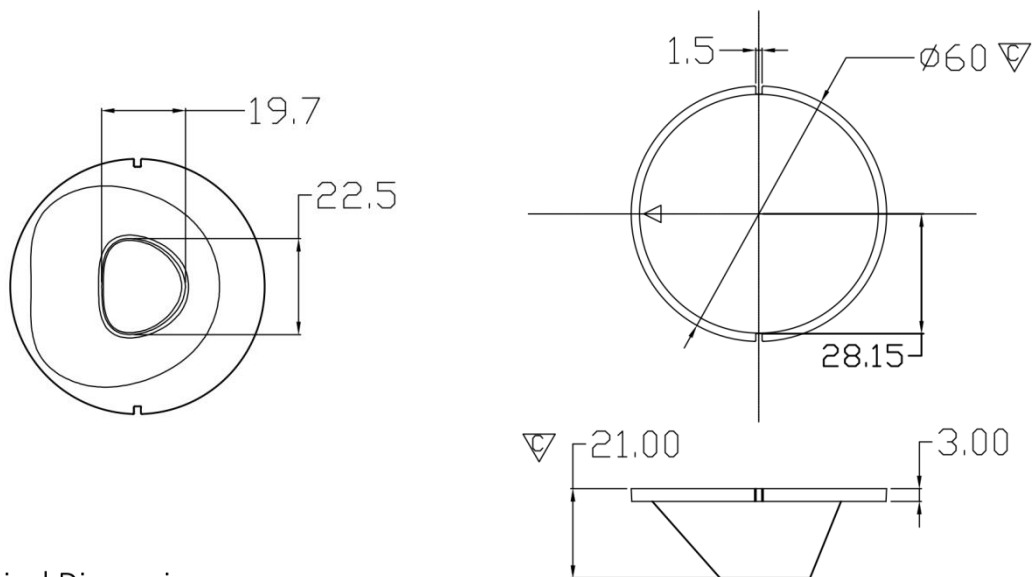

### ✓ Model Number Definitions

**CKO-XXXX-XXXXXX-XXXX**

- A. Chun Kuang Optics Corp. Product
- B. Product Type: product abbreviation  
Ex:  
MX→Multi 33 in 1  
SW→Single Wall Washer  
CW→Wall Washer for CoB LED  
HC→Holder for CoB LED

- C. Identity Code
- D. Lens / Fixture Size  
Ex: 075026=Φ75mm / Thickness=26mm (round up)
- C. Serial Numbers

The lens datasheet is applicable for **Luminus LED**, that manufactured by Chun Kuang Optics Corp.

### ✓ Dimensions (mm) : Φ60x21

▽:Critical Dimension

## Optical Characteristics

Part Number	CKO-CW18-060021-0621		<p>"H" definition</p> 
LED	<b>CXM-11-AC30</b>		
LES / LED Size	Φ 11.7 mm		
FWHM (D50)	40°x53°		
H (distance)	3.65 mm		
Dimension	Φ =60 mm, Thickness=21 mm		
Luminous Flux	1598 lm	Measured @ 14.9 W	
Material	PC / UL94V2		