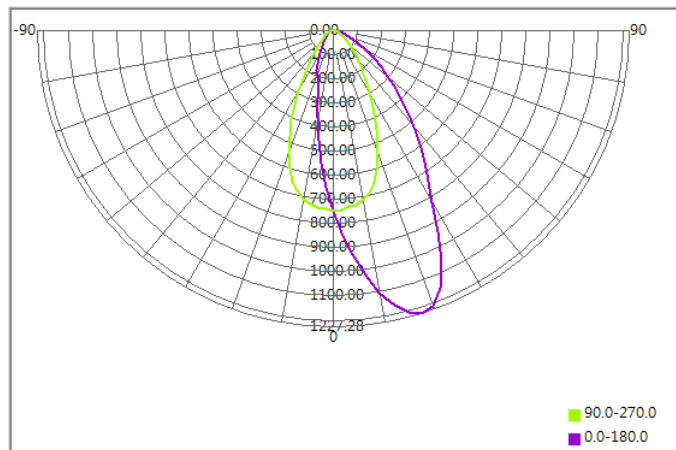

Optical Characteristics

Part Number	CKO-CW18-060021-0621		"H" definition
LED	CXM-11-AC30		
LES / LED Size	Φ 11.7 mm		
FWHM (D50)	40°x53°		
H (distance)	3.65 mm		
Dimension	Φ =60 mm, Thickness=21 mm		
Luminous Flux	1598 lm	Measured @ 14.9 W	
Material	PC / UL94V2		

cd/klm