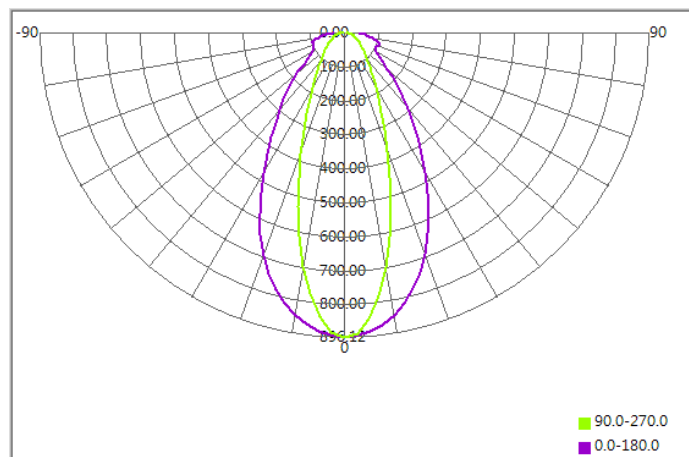

Optical Characteristics

Model Number	CKO-M818-120020-1023	
LED	Luxeon 3030	
LES / LED Size	3 x 3 mm	
FWHM (D50)	35° x 63°	
Field Angle (D10)	88° x 156°	
Dimension	wxh =120 x 19.9 mm, Thickness=8.7 mm	
Luminous Flux	521 lm	Measured @ 4.6 W
Material	PC / UL94V2	

cd/klm