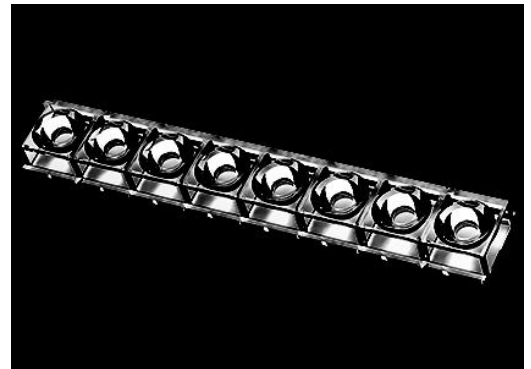

## Product Model Number

**CKO-M818-120020-1023**

### ✓ Model Number Definitions

**CKO-XXXX-XXXXXX-XXXX**

- A. Chun Kuang Optics Corp. Product
- B. Product Type: product abbreviation  
Ex:  
MX→Multi 33 in 1  
SW→Single Wall Washer  
CS→Soft Shading for CoB LED  
HC→Holder for CoB LED

- C. Identity Code
- D. Lens / Fixture Size  
Ex: 075026=Φ75mm / Thickness=26mm (round up)
- C. Serial Numbers

The lens datasheet is applicable for **Luxeon LED**, that manufactured by Chun Kuang Optics Corp.

## Optical Characteristics

Model Number	CKO-M818-120020-1023	
LED	<b>Luxeon 3030</b>	
LES / LED Size	3 x 3 mm	
FWHM (D50)	35° x 63°	
Field Angle (D10)	88° x 156°	
Dimension	wxh =120 x 19.9 mm, Thickness=8.7 mm	
Luminous Flux	521 lm	Measured @ 4.6 W
Material	PC / UL94V2	