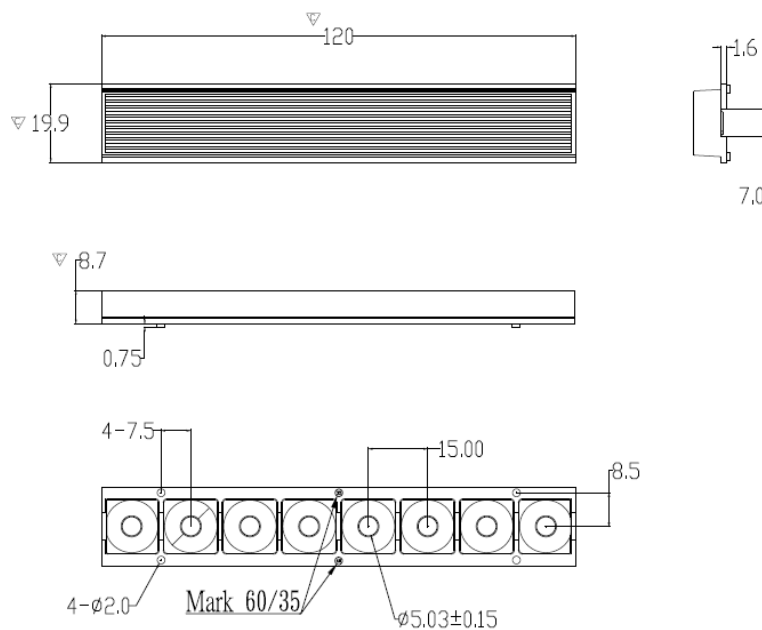

### ✓ Model Number Definitions

**CKO-XXXX-XXXXXX-XXXX**

- A. Chun Kuang Optics Corp. Product
- B. Product Type: product abbreviation  
Ex:  
MX→Multi 33 in 1  
SW→Single Wall Washer  
CS→Soft Shading for CoB LED  
HC→Holder for CoB LED

- C. Identity Code
- D. Lens / Fixture Size  
Ex: 075026=Φ75mm / Thickness=26mm (round up)
- C. Serial Numbers

The lens datasheet is applicable for **Luxeon LED**, that manufactured by Chun Kuang Optics Corp.

### ✓ Dimensions (mm) : **120 x 19.9 x 8.7**

▽:Critical Dimension

## Optical Characteristics

Model Number	CKO-M818-120020-1023	
LED	<b>Luxeon 3030</b>	
LES / LED Size	3 x 3 mm	
FWHM (D50)	35° x 63°	
Field Angle (D10)	88° x 156°	
Dimension	wxh =120 x 19.9 mm, Thickness=8.7 mm	
Luminous Flux	521 lm	Measured @ 4.6 W
Material	PC / UL94V2	